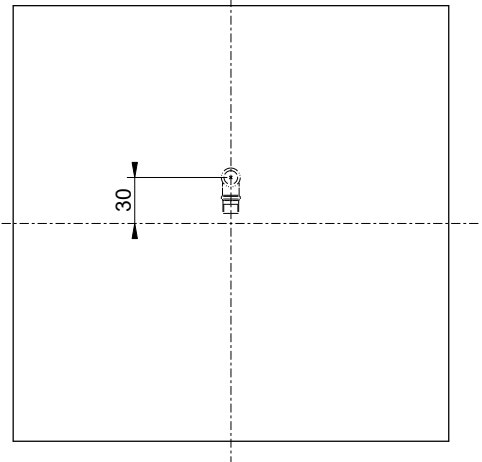

12V DC

595

COVER NOT INCLUDED

INSTALLATION MODE 1

INSTALLATION MODE 2

GESSI

AFILO 57503

SOFFIONE 500X500 ESTERNO RAIN COLOUR