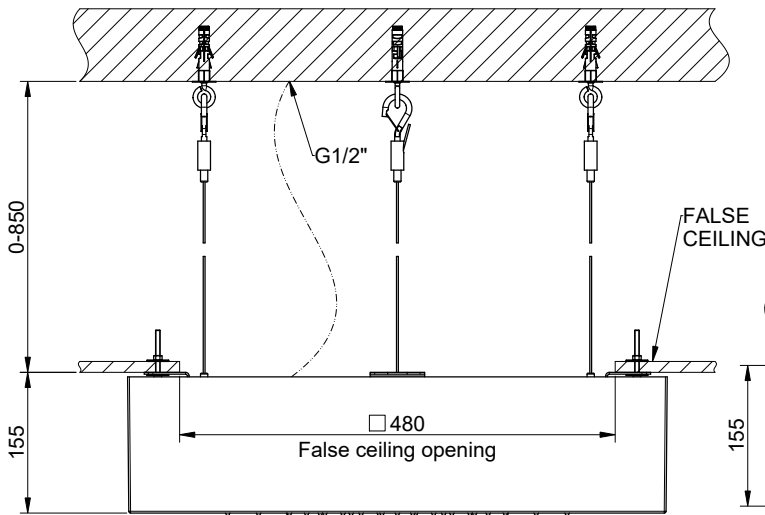

12V DC

595

COVER NOT INCLUDED

INSTALLATION MODE 1

INSTALLATION MODE 2

GESSI

AFILO 57503

SOFFIONE 500X500 ESTERNO RAIN COLOUR