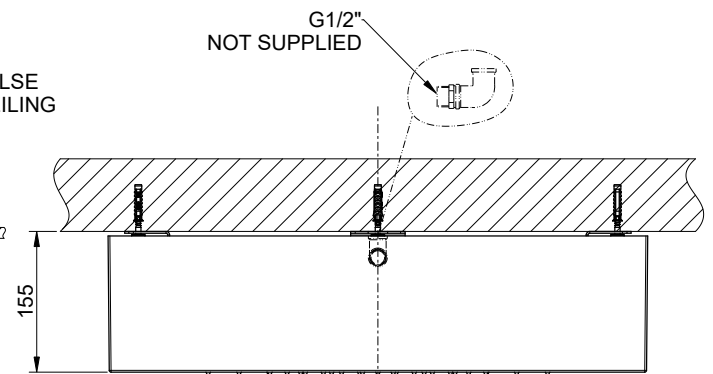

12V DC

595

COVER NOT INCLUDED

INSTALLATION MODE 1

INSTALLATION MODE 2

GESSI

AFILO 57503

SOFFIONE 500X500 ESTERNO RAIN COLOUR