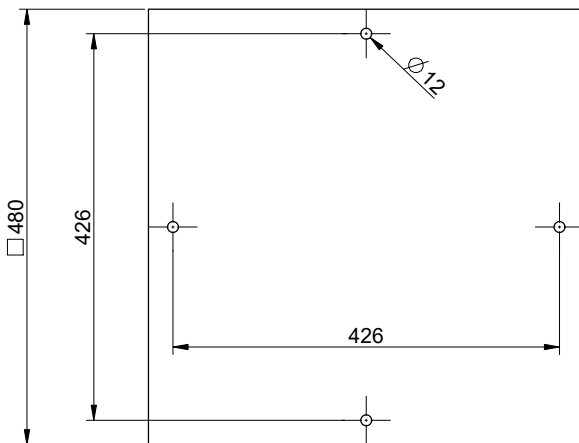

12V DC

595

COVER NOT INCLUDED

INSTALLATION MODE 1

INSTALLATION MODE 2

GESSI

AFILO 57503

SOFFIONE 500X500 ESTERNO RAIN COLOUR