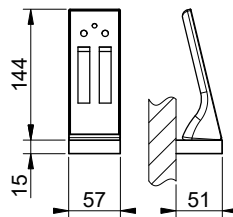

12V DC

595

COVER NOT INCLUDED

INSTALLATION MODE 1

INSTALLATION MODE 2

GESSI

AFILO 57503

SOFFIONE 500X500 ESTERNO RAIN COLOUR

Formato **A4**

Dis.: GPF5750300000G000

Gessi S.p.A. Parco Gessi, 13037 Serravalle Sesia (Vercelli) Italy Tel. 0039 0163 454111 Fax. 0039 0163 453150 www.gessi.com e-mail: gessi@gessi.it

This drawing by its legislation cannot be disclosed or reproduced without a written authorization released by GESSI S.p.A. - 2017 Copyright® GESSI S.p.A.