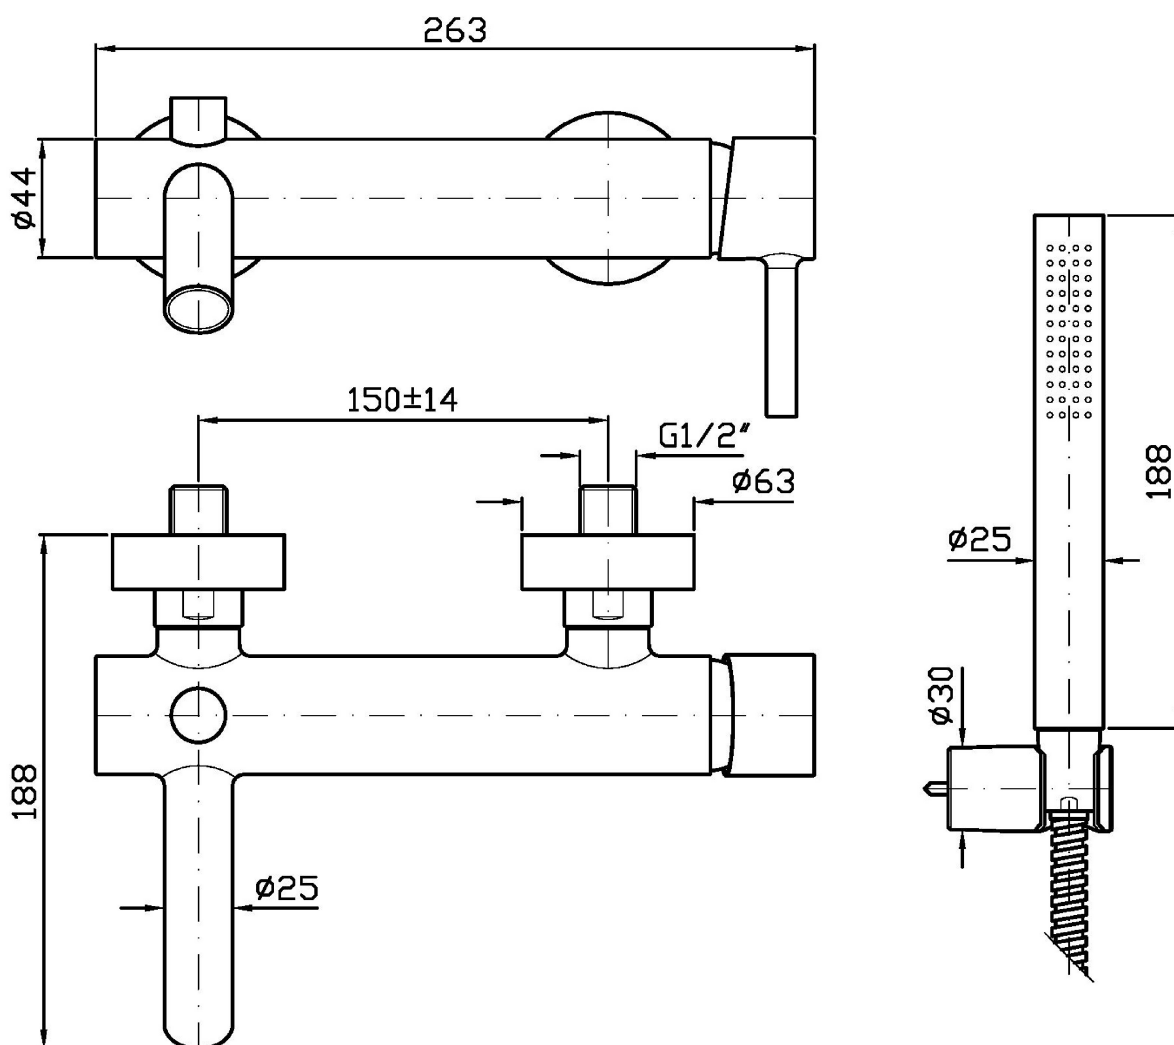

PAN S

ZPA139

Disegno Complessivo / Overall Drawing