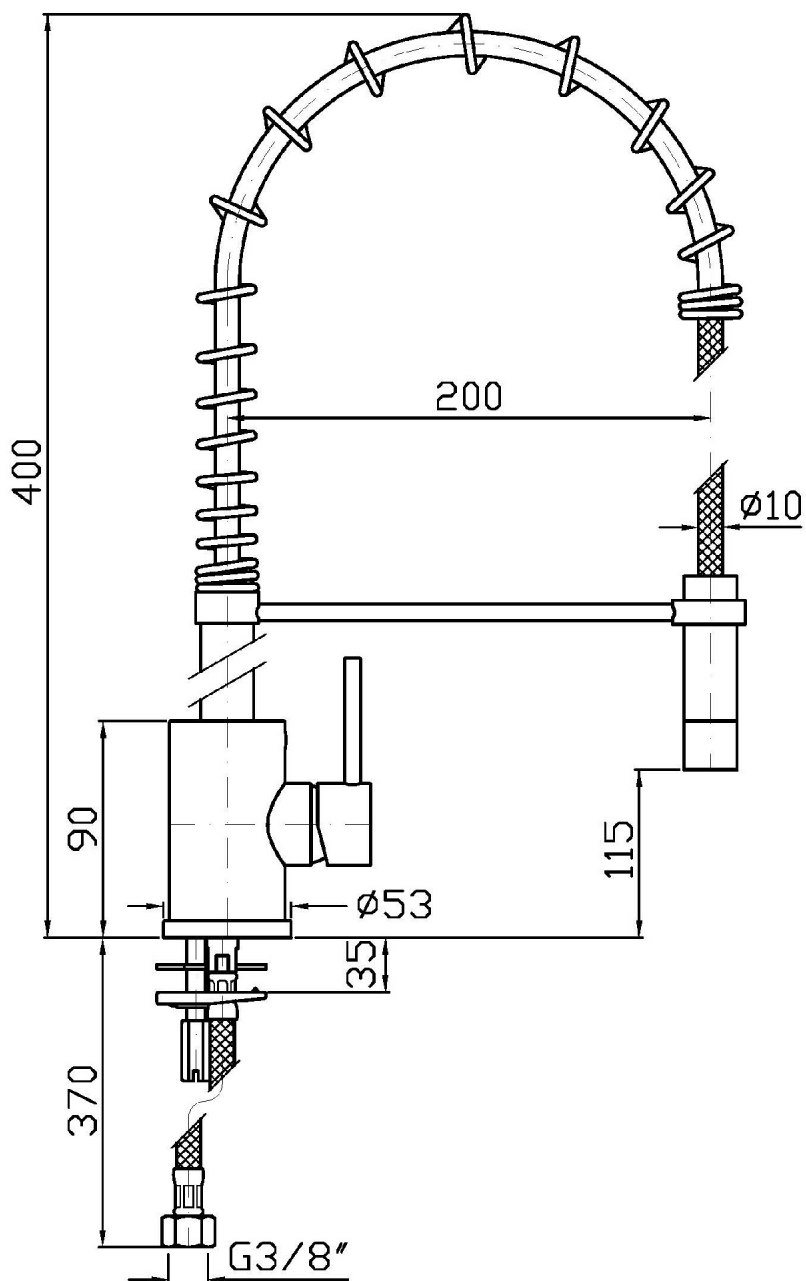

KITCHEN

ZP4264

Disegno Complessivo / Overall Drawing