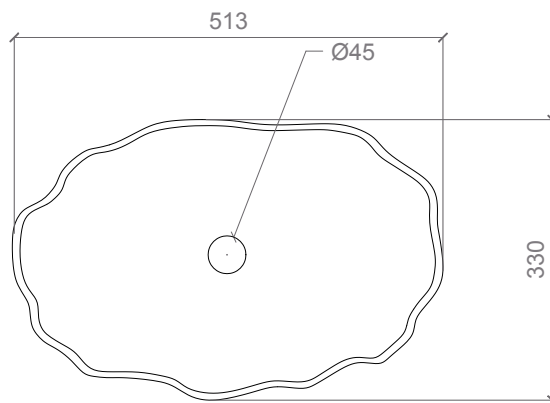

DATI TECNICI

TECHNICAL DATA