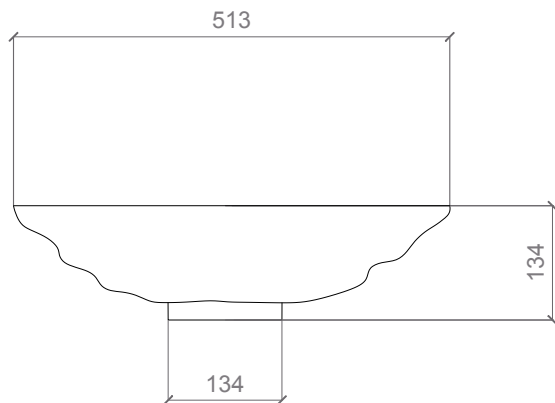

DATI TECNICI

TECHNICAL DATA